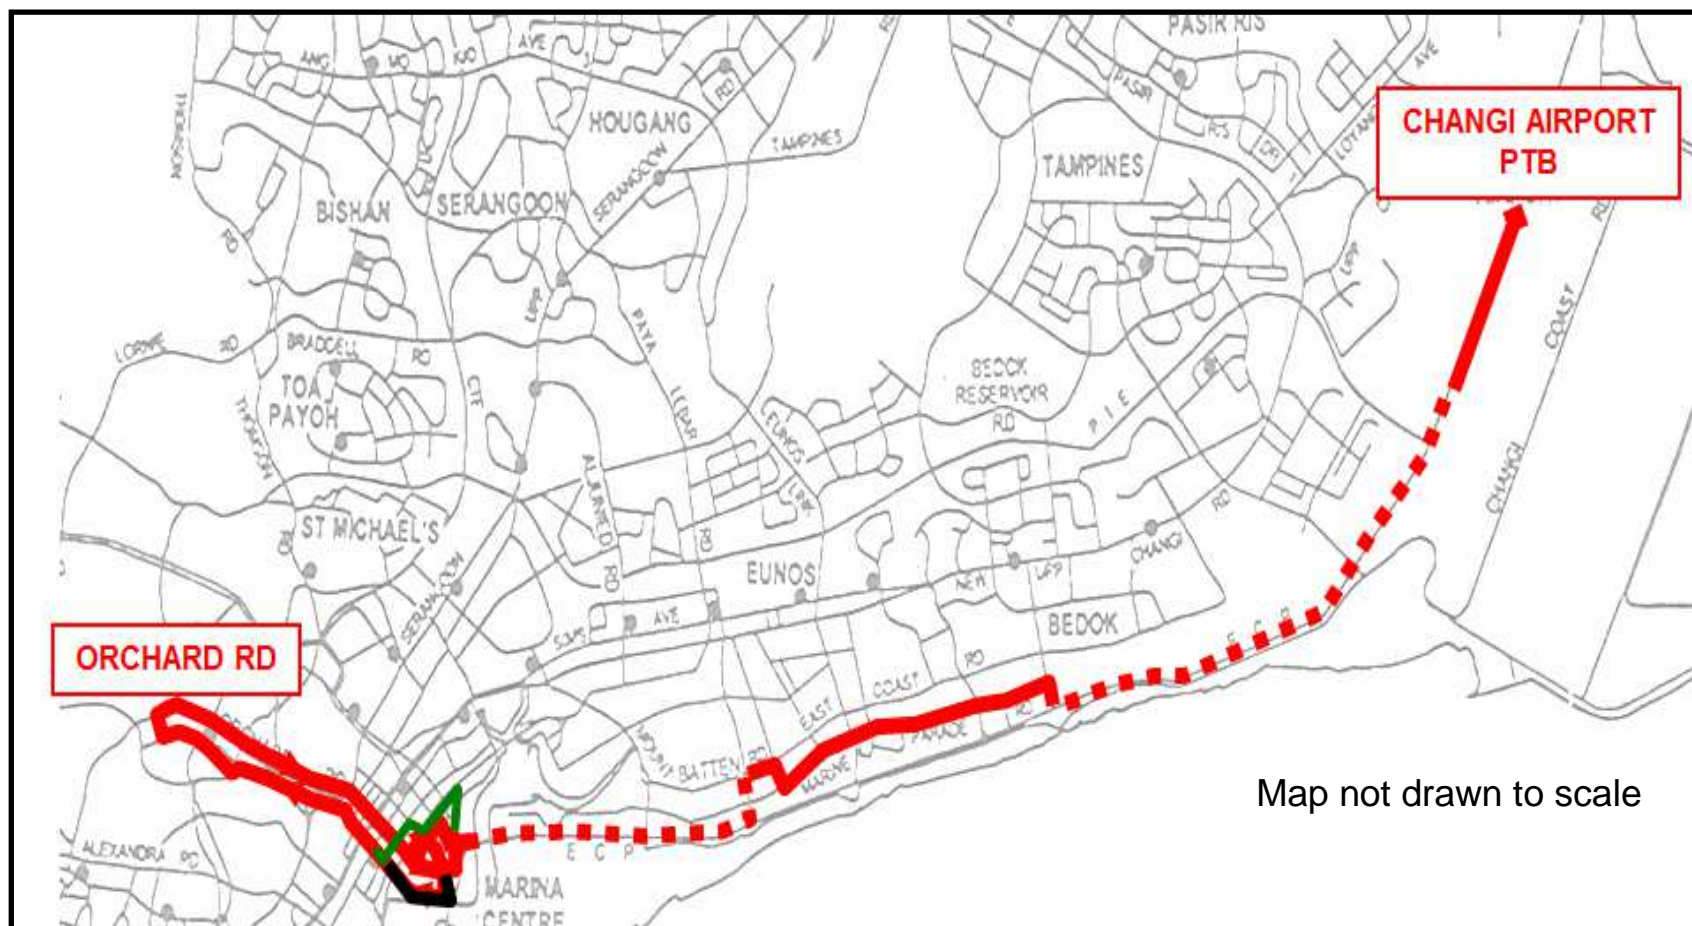

State Funeral of the Late Mr Lee Kuan Yew

36

29 March 2015 Temporary Route Amendment 11.30am to 3.00pm*

Due to road closures, this service will skip these bus stops :

* SUBJECT TO RE-OPENING OF ROADS

BUS-STOPS SKIPPED

ROAD NAME	BUS-STOP CODE	BUS-STOP DESCRIPTION
TEMASEK AVE	02171	OPP THE RITZ-CARLTON
RAFFLES AVE	02051	SEATING GALLERY
RAFFLES AVE	02061	THE ESPLANADE

LAST CALLING BUS-STOP BEFORE DIVERSION

ROAD NAME	BUS-STOP CODE	BUS-STOP DESCRIPTION
RAFFLES BLVD	02089	PAN PACIFIC HOTEL

FIRST CALLING BUS-STOP AFTER DIVERSION

ROAD NAME	BUS-STOP CODE	BUS-STOP DESCRIPTION
STAMFORD RD	04111	CAPITOL BLDG

Legend
Normal Route – 
Diverted Route – 
Road Closure – 

We apologise for any inconvenience caused.